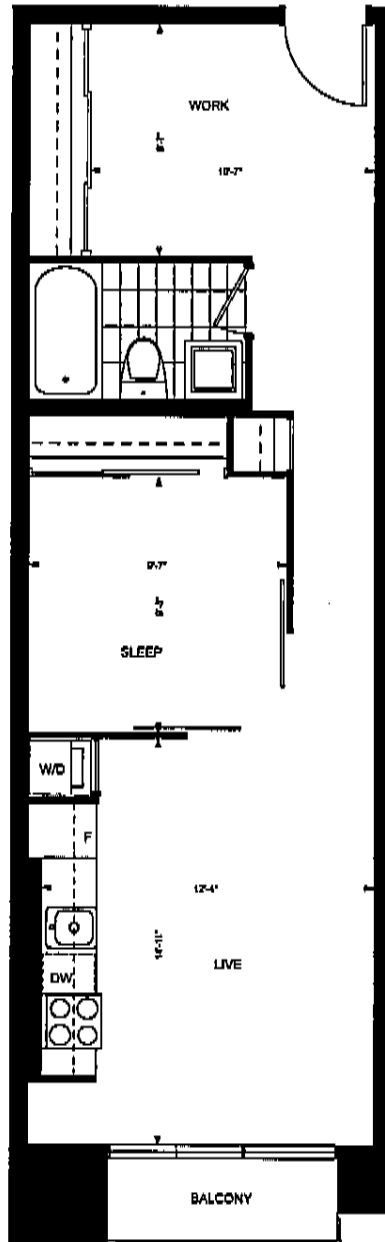

1G3 + D
595 sq. ft. - one bedroom + den