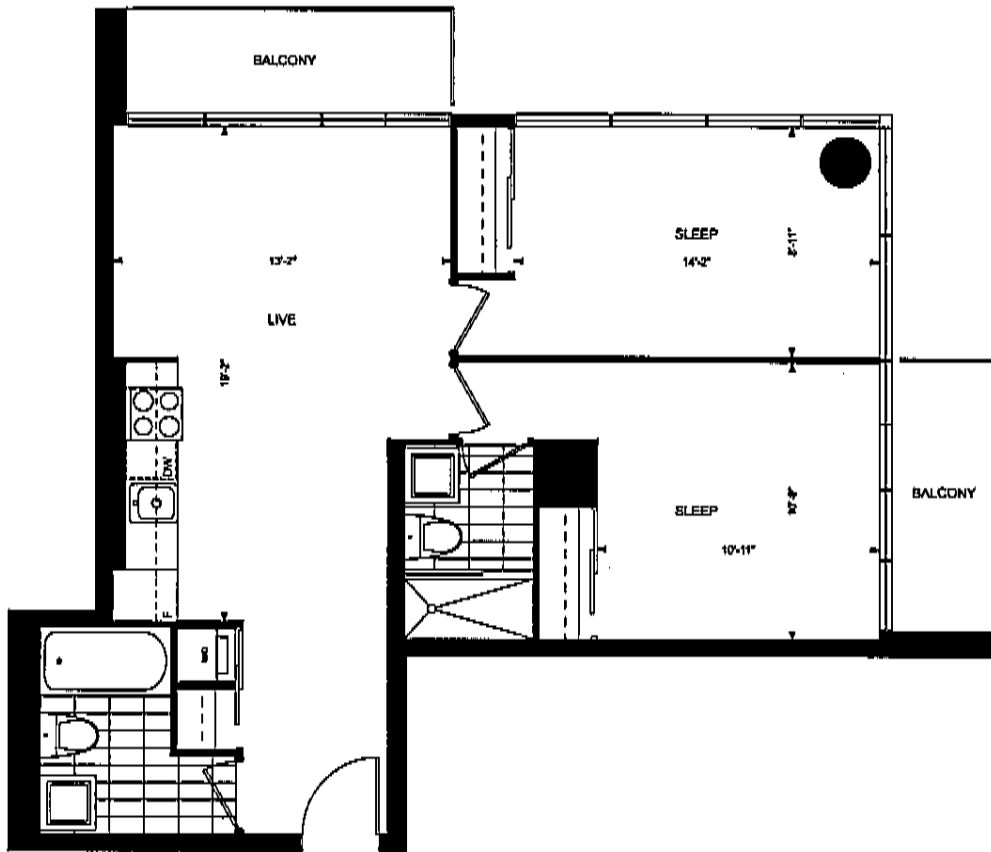

URBANCORE **PLAZA**
pureplaza.com

All floor plans are approximate dimensions.
Floor plans may be reversed. E.A.C.E.

2H
740 sq. ft. - two bedroom

URBANCORE **PLAZA**
pureplazam.com

All floor plans are approximate dimensions.
Floor plans may be reversed. E & O.E.

2H1
800 sq. ft. - two bedroom

URBANCORP **PLAZA**
pureplaza.com

All floor plans are approximate dimensions.
Floor plans may be reversed. E.A.Q.E.

2J
815 sq. ft. - two bedroom

URBANCORE PLAZA[®]
pureplaza.com

2G1 + D
675 sq. ft. - two bedroom + den

All floor plans are approximate dimensions.
Floor plans may be reversed. S.A.O.E.

2G2 + D
750 sq. ft. - two bedroom + den