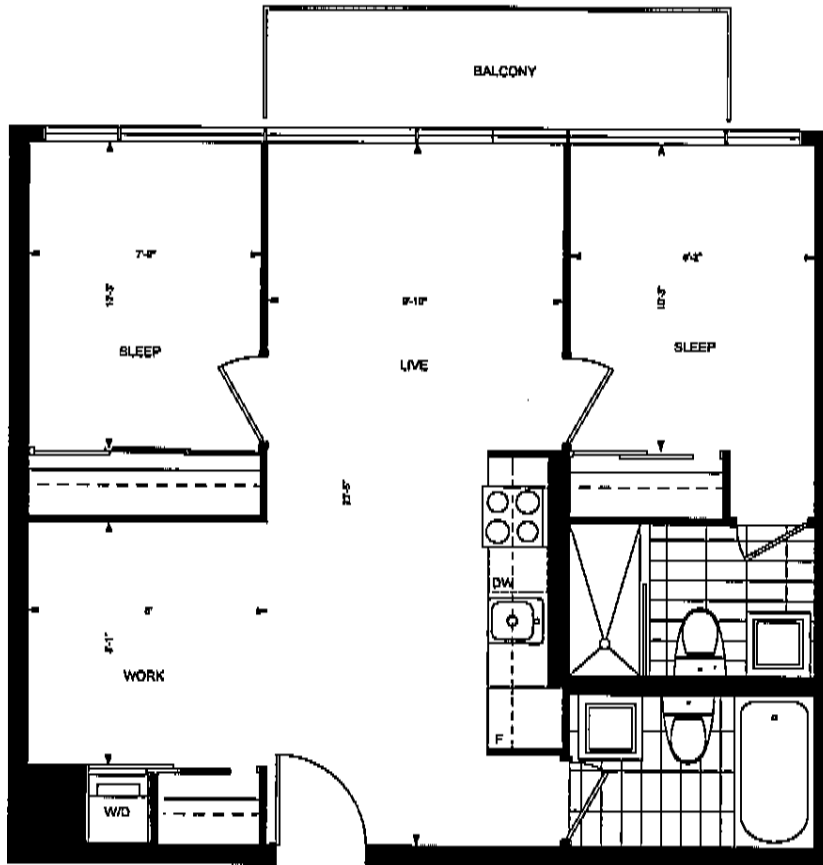

2G1 + D
675 sq. ft. - two bedroom + den