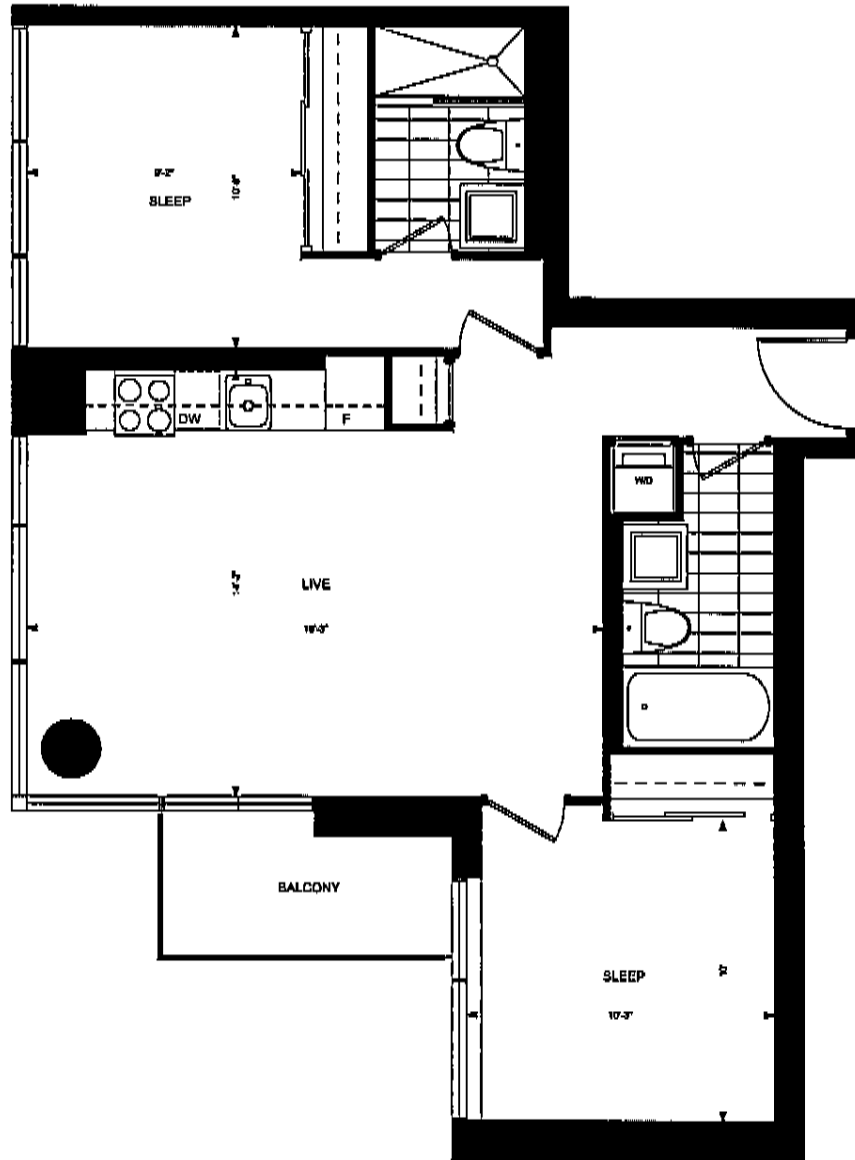

7th-8th FLOOR

11th FLOOR

3rd, 5th-6th FLOOR

10th FLOOR

2nd FLOOR

URBANCORE **PLAZA**
pureplaza.com

All floor plans are approximate dimensions.
Floor plans may be reversed. E.A.O.S.

2J1
690 sq. ft. - two bedroom

URBANCORE **PLAZA**
pureplaza.com

All floor plans are approximate dimensions.
Floor plans may be reversed. E.A.C.E.

2H
740 sq. ft. - two bedroom

URBANCORE **PLAZA**
pureplazam.com

All floor plans are approximate dimensions.
Floor plans may be reversed. E & O.E.

2H1
800 sq. ft. - two bedroom

URBANCORP **PLAZA**
pureplaza.com

All floor plans are approximate dimensions.
Floor plans may be reversed. E.A.Q.E.

2J
815 sq. ft. - two bedroom

URBANCORE PLAZA[®]
pureplaza.com

2G1 + D
675 sq. ft. - two bedroom + den

All floor plans are approximate dimensions.
Floor plans may be reversed. S.A.O.E.

2G2 + D
750 sq. ft. - two bedroom + den