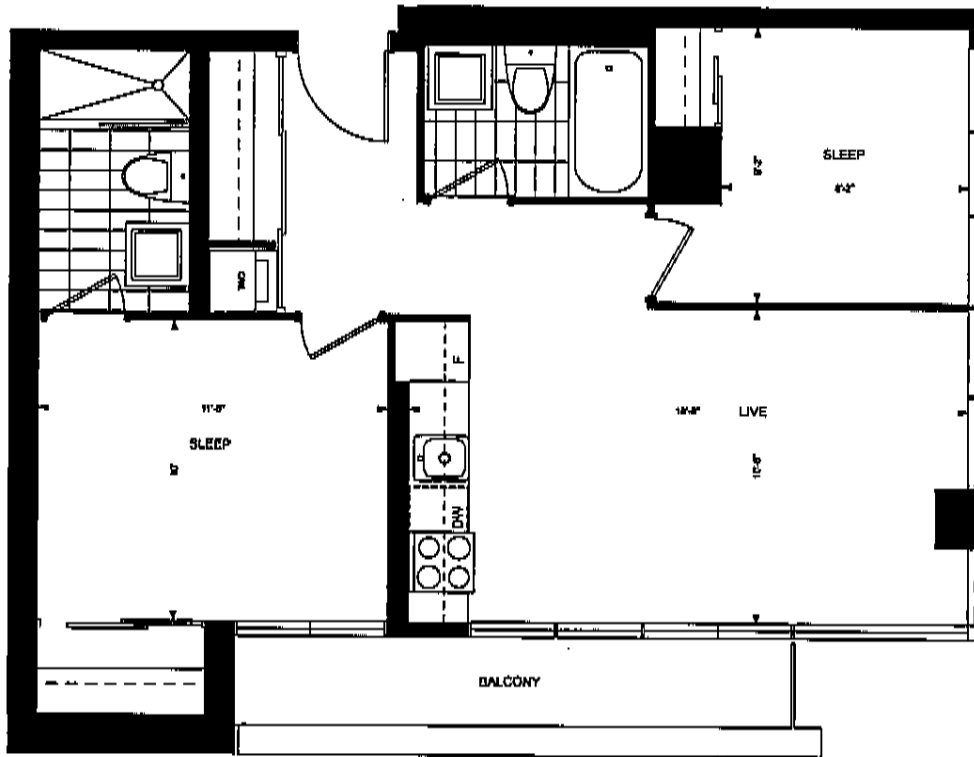

2A
615 sq. ft. - two bedroom

12th, 15th-18th FLOOR

URBANCORP **PLAZA**
pureplaza.com

All floor plans are approximate dimensions.
Floor plans may be reversed. E.A. O.E.

2G
615 sq. ft. - two bedroom

12th, 15th-18th FLOOR

7th-8th FLOOR

11th FLOOR

3rd, 5th-6th FLOOR

10th FLOOR

2nd FLOOR

URBANCORE **PLAZA**
pureplaza.com

All floor plans are approximate dimensions.
Floor plans may be reversed. E.A.O.S.

2J1
690 sq. ft. - two bedroom

URBANCORE **PLAZA**
pureplaza.com

All floor plans are approximate dimensions.
Floor plans may be reversed. E.A.C.E.

2H
740 sq. ft. - two bedroom

URBANCORE **PLAZA**
pureplazam.com

All floor plans are approximate dimensions.
Floor plans may be reversed. E & O.E.

2H1
800 sq. ft. - two bedroom

URBANCORP **PLAZA**
pureplaza.com

All floor plans are approximate dimensions.
Floor plans may be reversed. E.A.Q.E.

2J
815 sq. ft. - two bedroom

URBANCORE PLAZA[®]
pureplaza.com