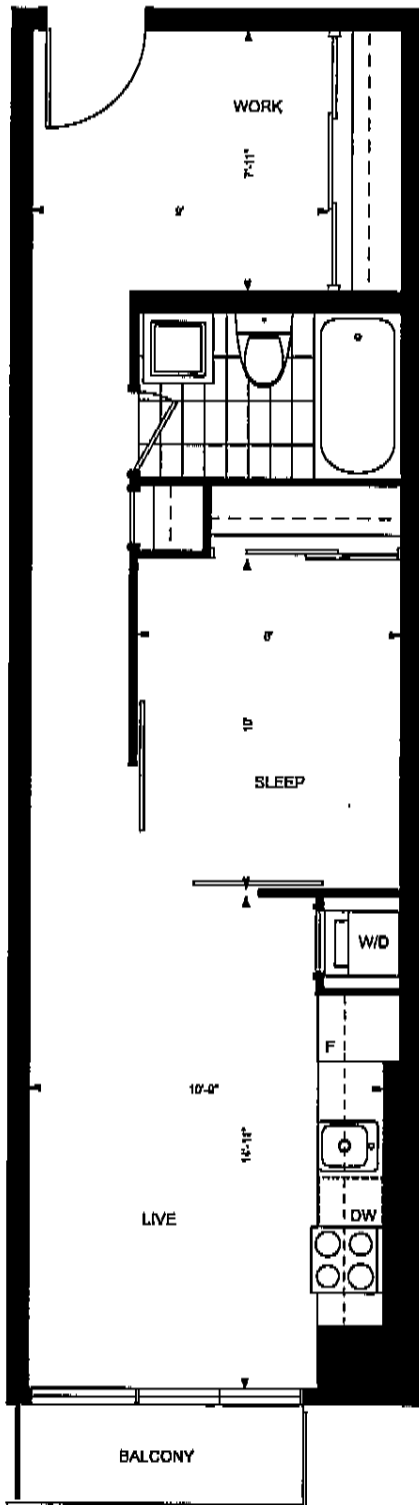

1G2 + D
515 sq. ft.
one bedroom + den