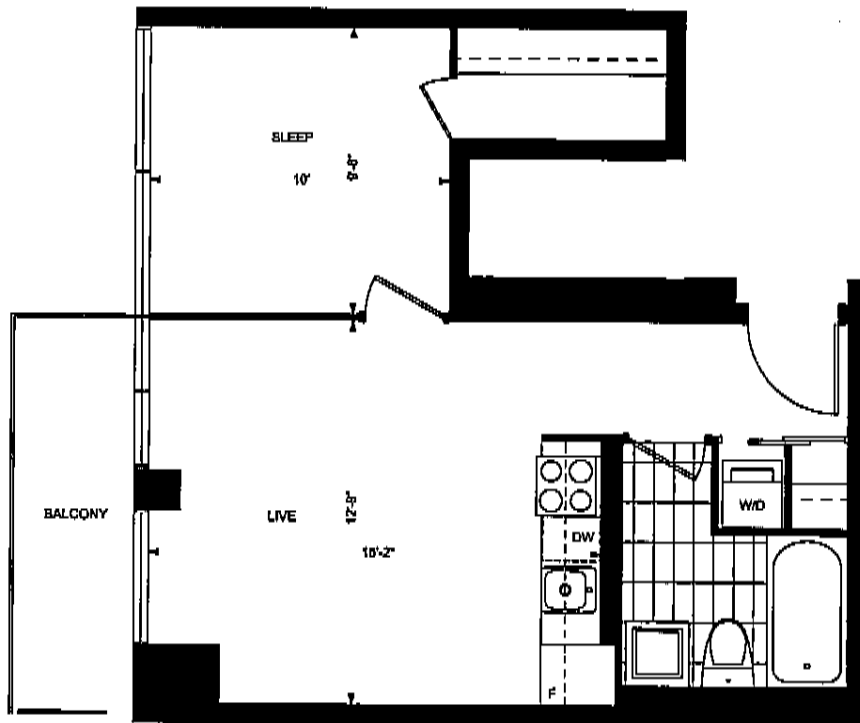

1M
510 sq. ft. - one bedroom