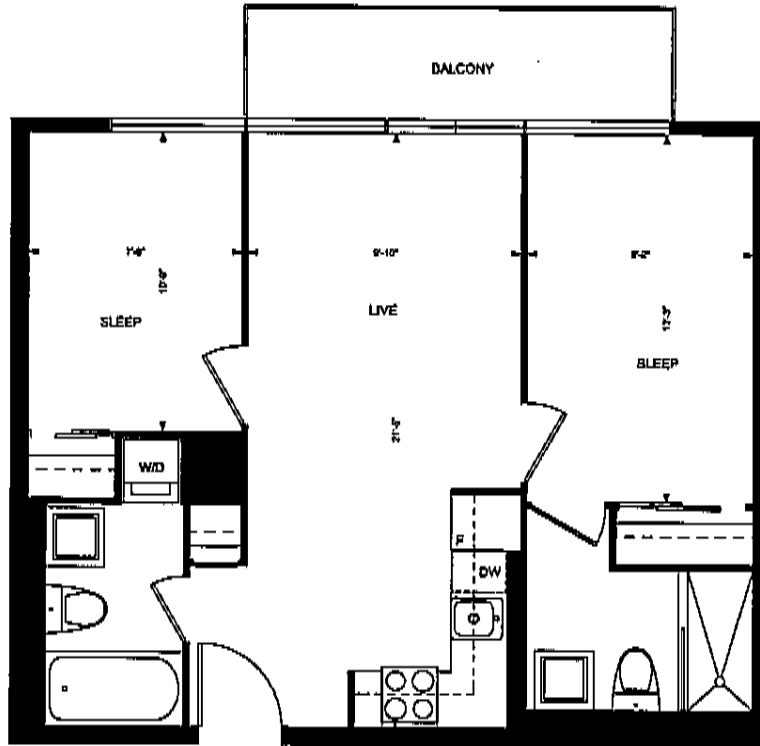

2G
615 sq. ft. - two bedroom